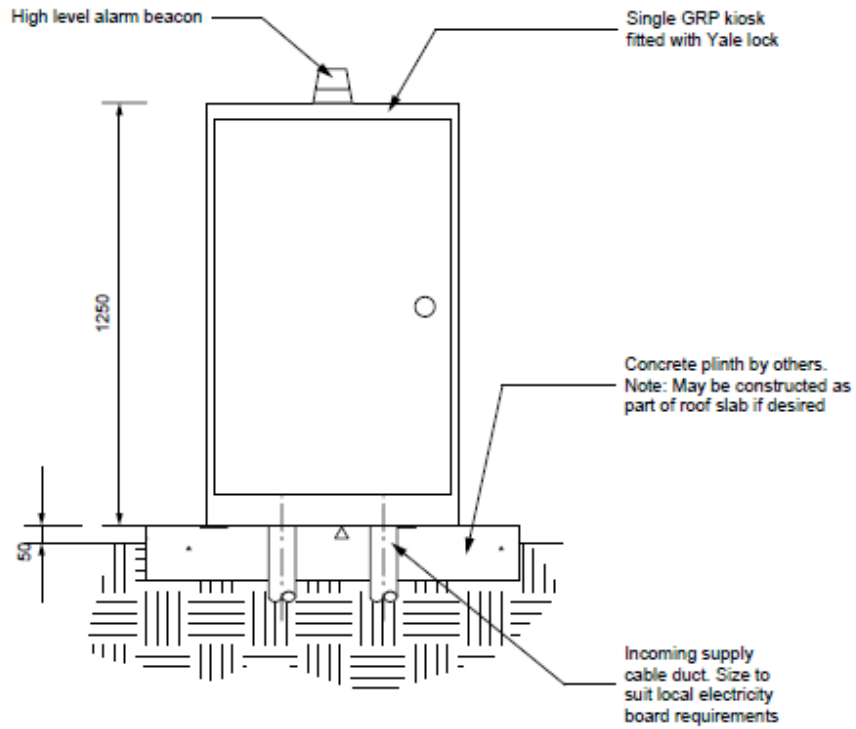

# DURAPUMP

FLOW THE WAY YOU NEED IT

DETAIL OF SINGLE GRP KIOSK