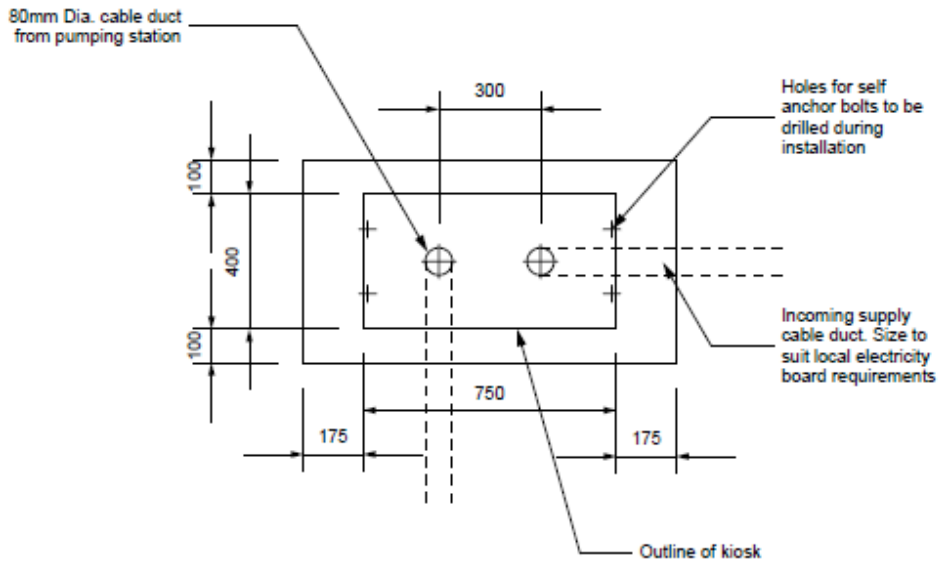

# DURAPUMP

FLOW THE WAY YOU NEED IT

DETAIL OF SINGLE GRP KIOSK